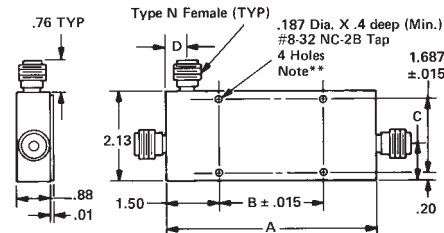

Couplers

50 Years of
Excellence

0.225-10 GHz

Type N Coaxial
Directional Couplers

- High Directivity
- Ruggedized Construction
- Low VSWR

Specifications

FREQUENCY RANGE GHz	MODEL	NOMINAL COUPLING dB	DIRECTIVITY dB (min)	INSERTION LOSS		VSWR		CALIBRATION FREQ GHz	ABSOLUTE CALIBRATION ACCURACY dB (per 10 dB step)	MAXIMUM DEVIATION from NOMINAL	POWER		WEIGHT lbs / kg (max)	
				Excluding Coupled Power	True	Primary Line (max)	Secondary Line (max)				Incident 10 / 20, 30 dB	Watts Reflected 10 / 20, 30 dB		Peak kW
0.225-0.460	3000	10, 20, 30	30	0.20	0.70 (10 dB) 0.20	1.10	1.15	0.225, 0.280, 0.350, 0.410	±0.1	±1.2	200 / 500	50 / 50	10	1.8 / 0.82
0.46-0.95	3001	10, 20, 30	30	0.20	0.70 (10 dB) 0.20	1.15	1.15	0.460, 0.580, 0.700, 0.825, 0.950	±0.1	±1.2	200 / 500	50 / 500	10	1.2 / 0.54
0.95-2	3002	10, 20, 30	30	0.20	0.70 (10 dB) 0.20	1.15	1.15	0.950, 1.21 1.47, 1.73 2.00	±0.1	±1.2	200 / 500	50 / 500	10	1.0 / 0.45
2-4	3003	10, 20, 30	10dB:25 20,30dB:27	0.20	0.70 (10 dB) 0.20	1.15	1.20	2.0, 2.5, 3.0 3.5, 4.0	±0.1	±1.2	200 / 500	50 / 500	10	1.0 / 0.45
4-10	3004	10, 20, 30	4-8 GHz:20 8-10 GHz:17	0.20	0.85 (10 dB) 0.25 (20 dB) 0.20 (30 dB)	1.20	1.30	4.0, 5.5, 7.0 8.5, 10.0	±0.1	±1.6*	200 / 500	50 / 500	10	1.1 / 0.50

ORDERING INFORMATION: Specify model number and add dash number suffix for nominal coupling in dB.
For example: 3004-20

Outline Drawings

All dimensions are max unless otherwise specified.

**Holes covered by nameplate this side.